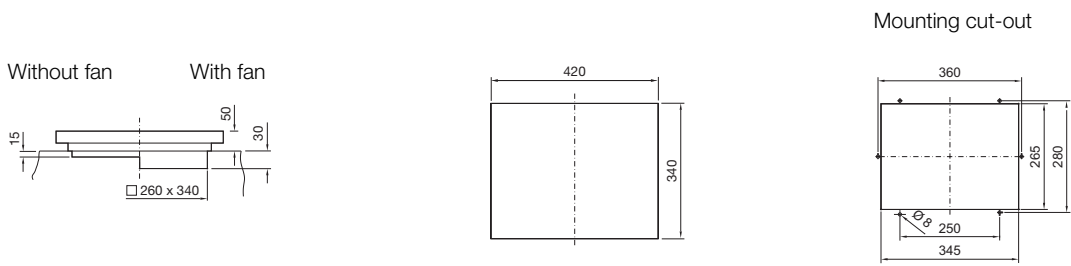

### Rack-mounted fans

For 482.6 mm (19")

Rack-mounted fan mounted between a pair of 482.6 mm (19") mounting angles

Vario rack-mounted fan mounted in subracks 84 HP

Vario rack-mounted fan mounted between a pair of 482.6 mm (19") mounting angles