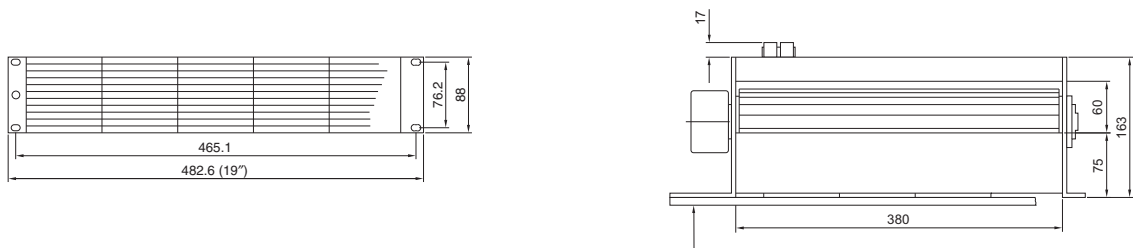

Tangential fans

Front grille