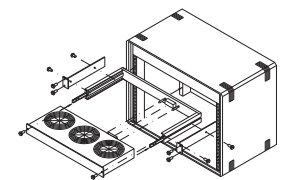

### Rack-mounted fans

For 482.6 mm (19")

Rack-mounted fan mounted between a pair of 482.6 mm (19") mounting angles

Vario rack-mounted fan mounted in subracks 84 HP

Vario rack-mounted fan mounted between a pair of 482.6 mm (19") mounting angles