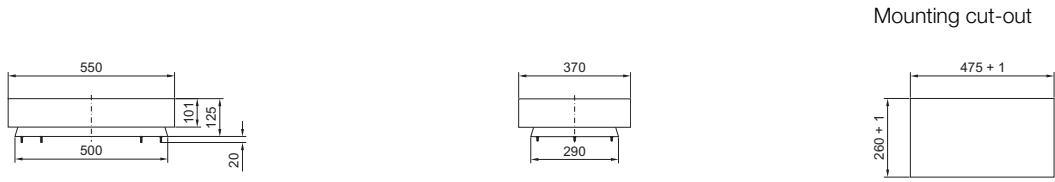

TopTherm roof-mounted fans